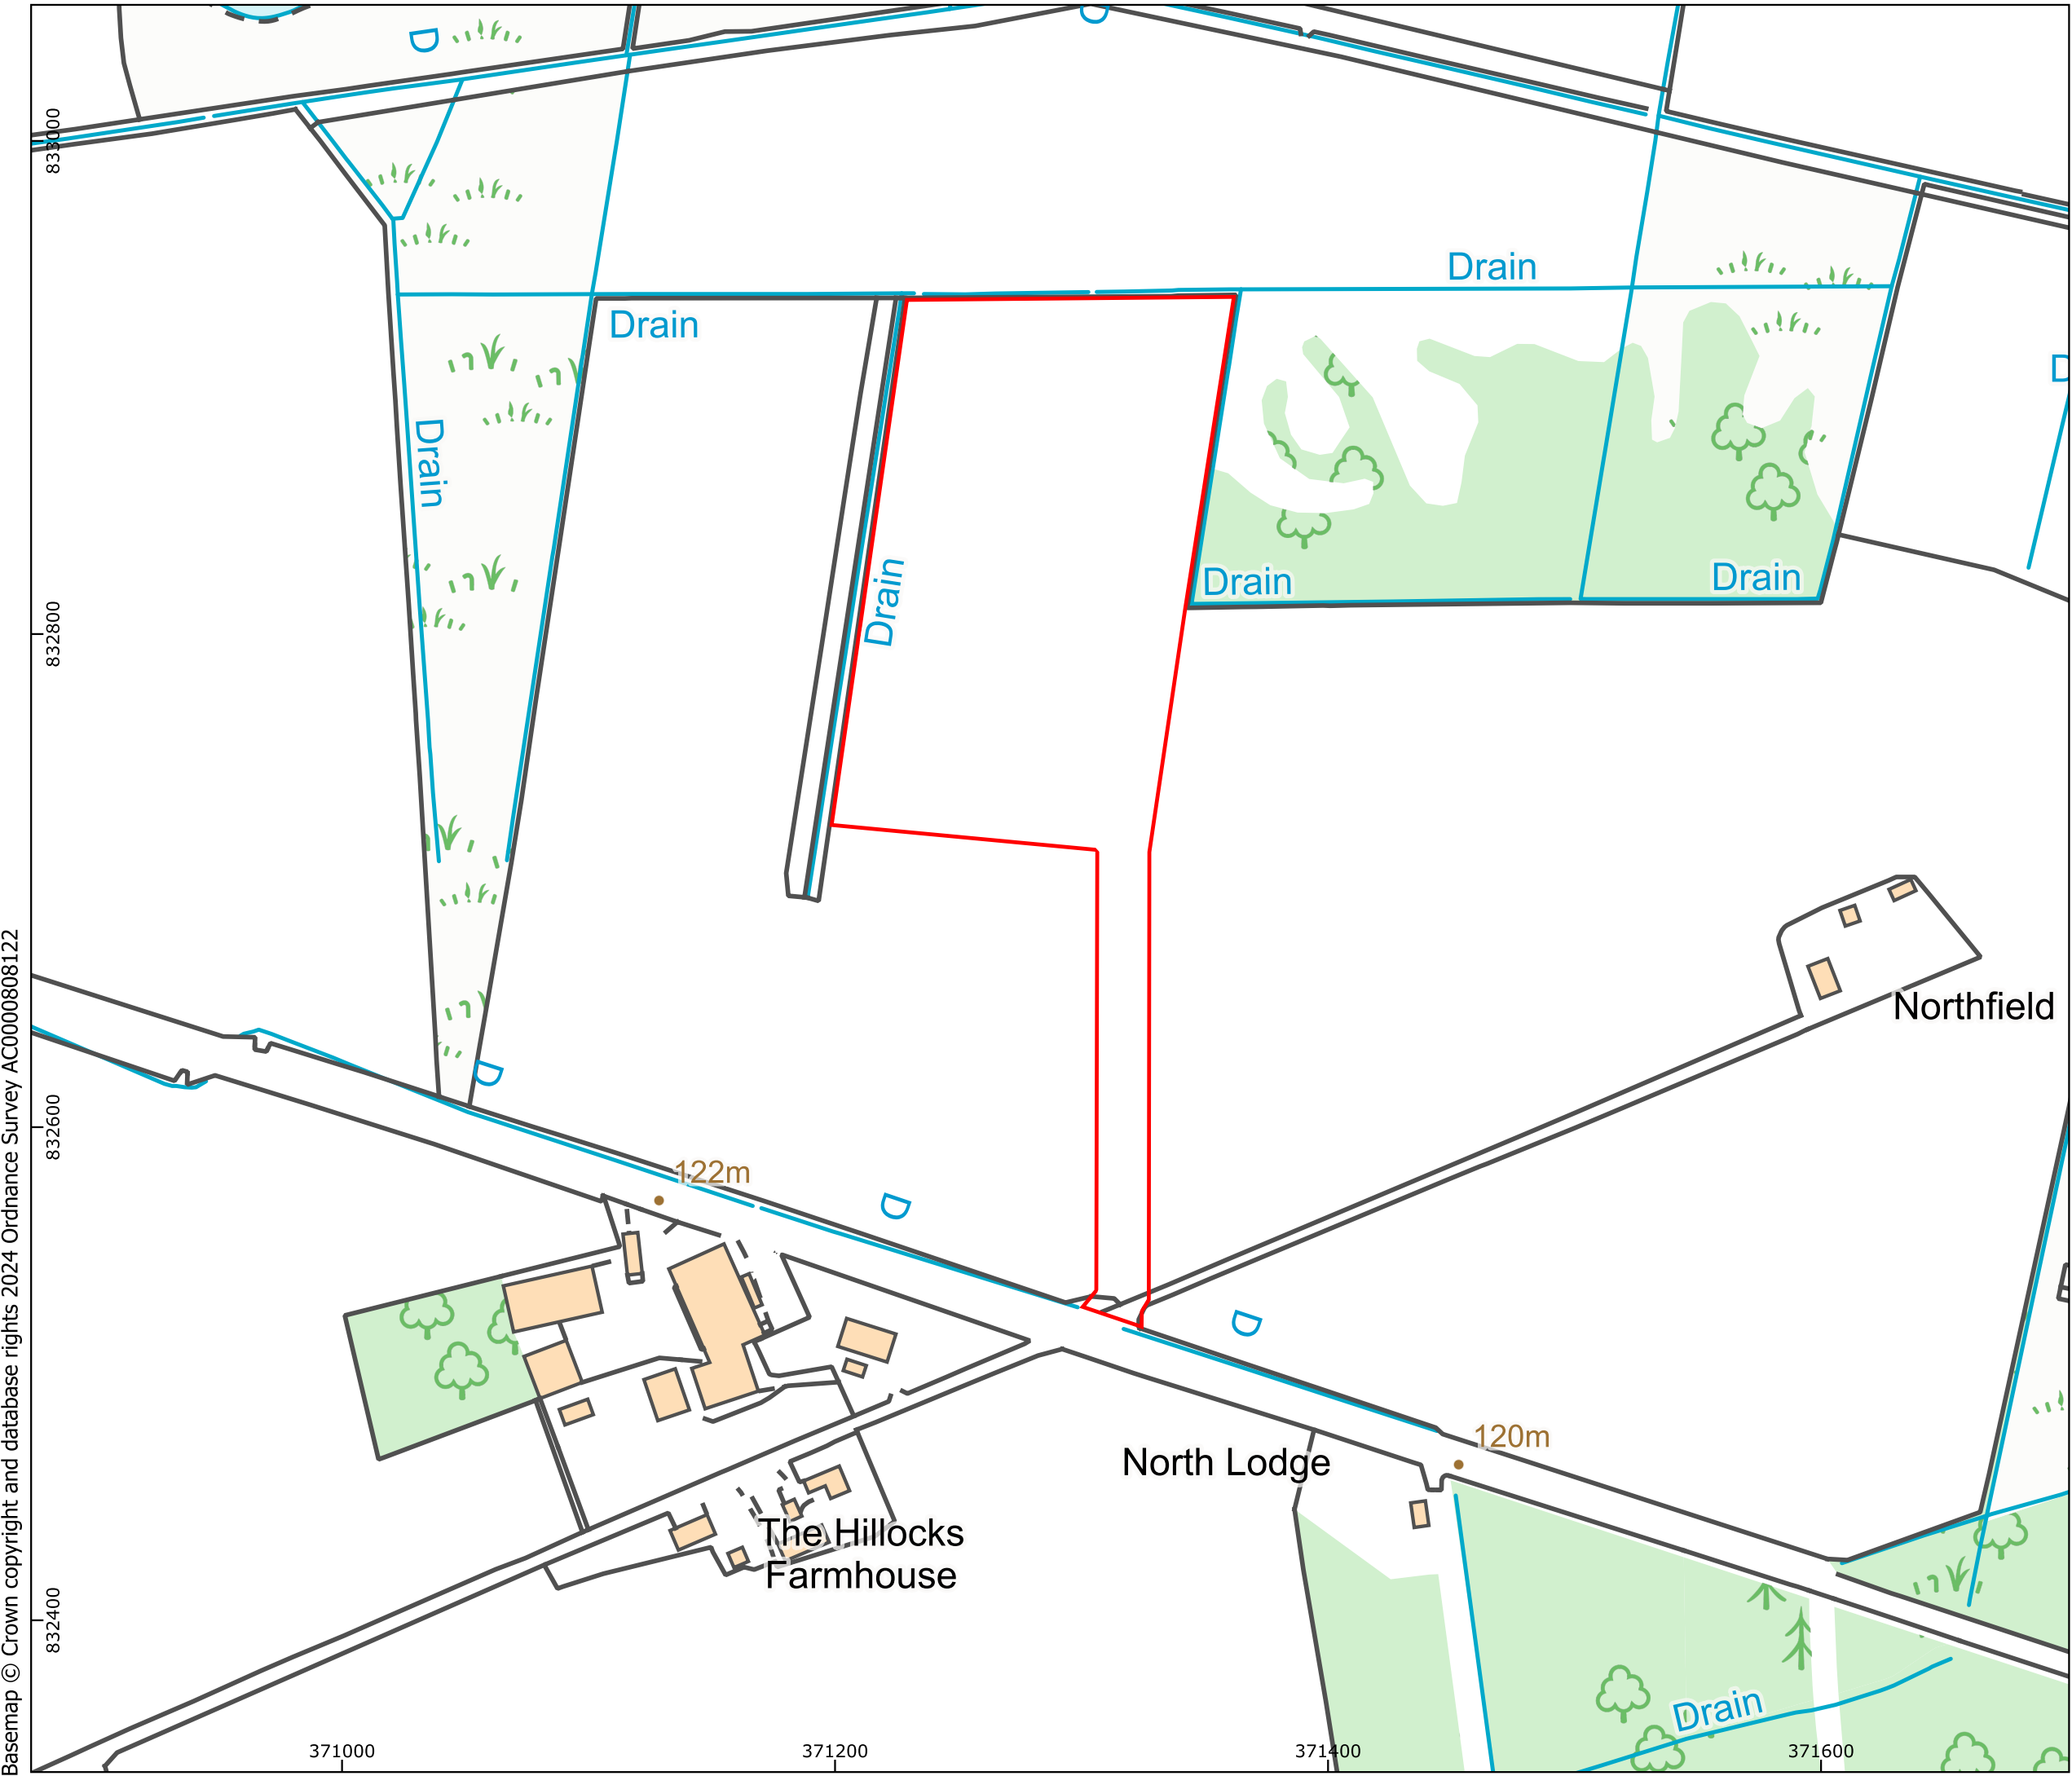

Locogen Consulting Ltd, 4 West Silvermills Lane,  
Edinburgh, EH3 5BD  
Tel: +44 (0) 131 555 4745;  
Email: info@locogen.com

**Legend**

 Red Line Boundary

A3 Horizontal Scale 1:2,500

CRS: British National Grid (EPSG:27700)

Produced: Emma Ballantyne  
Reviewed: Iain McMillan  
Approved: Iain McMillan

Date: 24/10/2024 Revision: 2.0

10209-DRW-DES-0001-Location Plan-v2.0

Fairfield  
Location Plan

Locogen Consulting Ltd

Basemap © Crown copyright and database rights 2024 Ordnance Survey AC00000808122