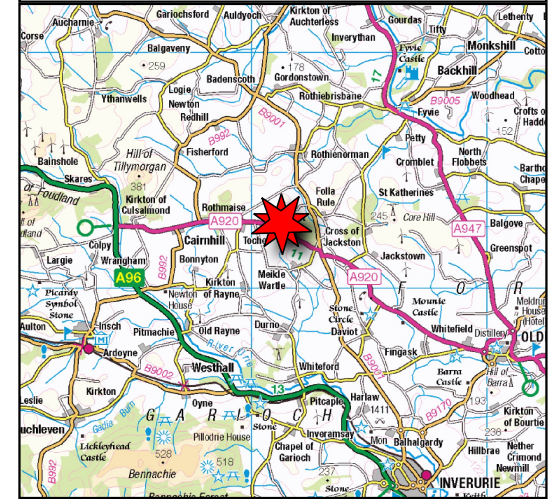

Locogen Consulting Ltd, 4 West Silvermills Lane,  
Edinburgh, EH3 5BD  
Tel: +44 (0) 131 555 4745;  
Email: info@locogen.com

**Legend**

 Red Line Boundary

A3 Horizontal Scale 1:2,500

CRS: British National Grid (EPSG:27700)

Produced: Emma Ballantyne  
Reviewed: Iain McMillan  
Approved: Iain McMillan

Date: 24/10/2024 Revision: 2.0

10209-DRW-DES-0001-Location Plan-v2.0

Fairfield  
Location Plan

Locogen Consulting Ltd

Basemap © Crown copyright and database rights 2024 Ordnance Survey AC00000808122