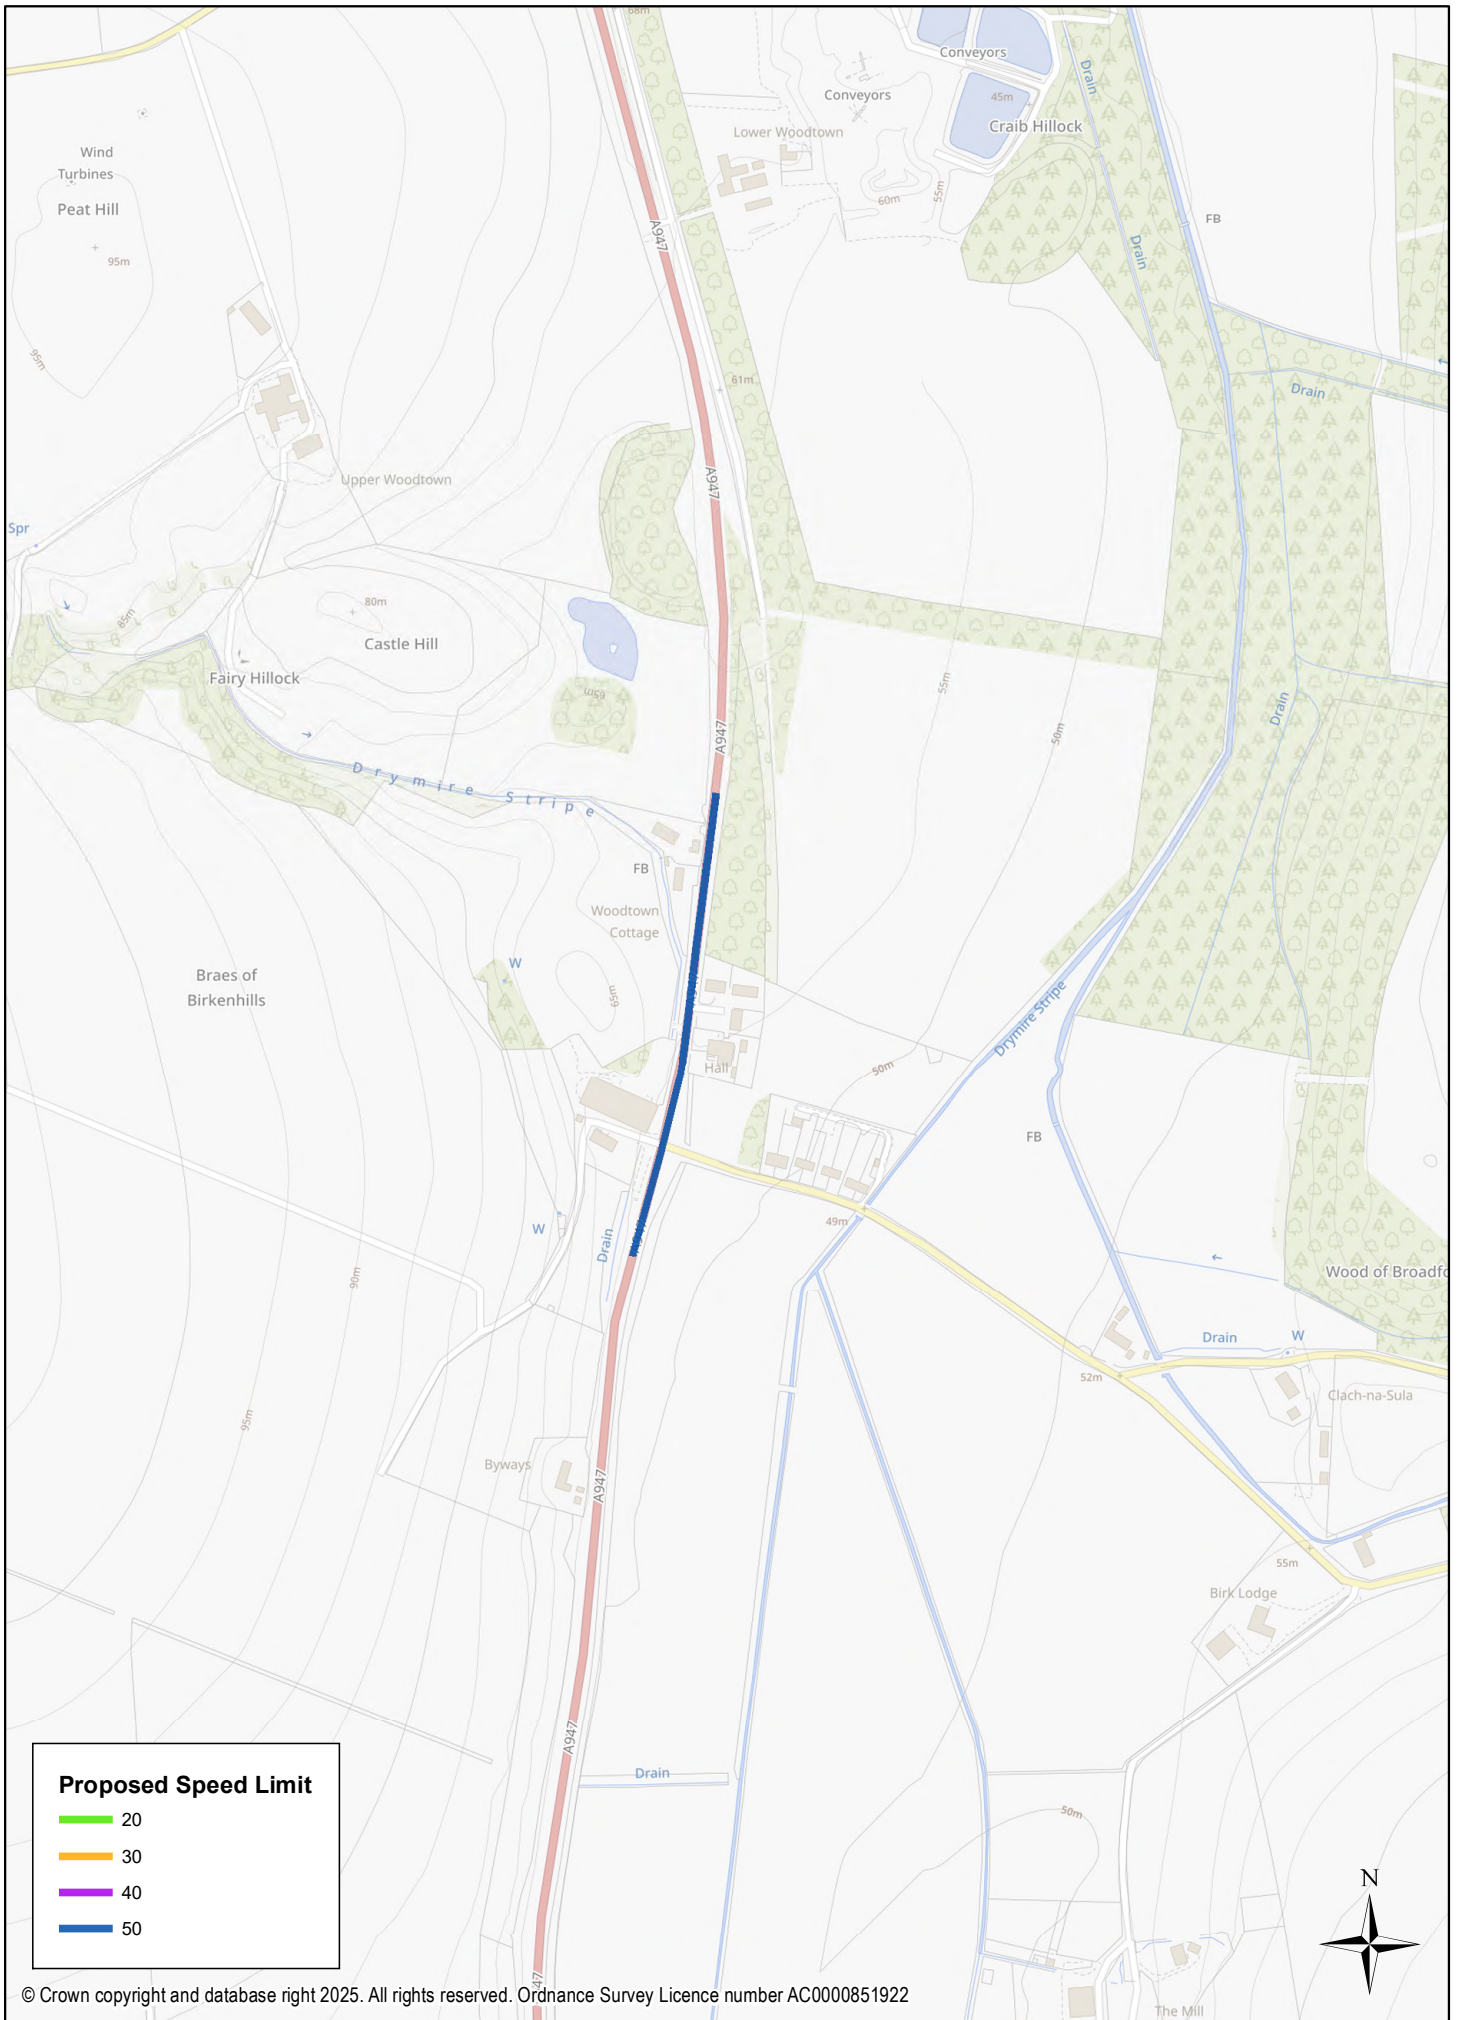

# Berefold

1:6,000

© Crown copyright and database right 2025. All rights reserved. Ordnance Survey Licence number AC0000851922