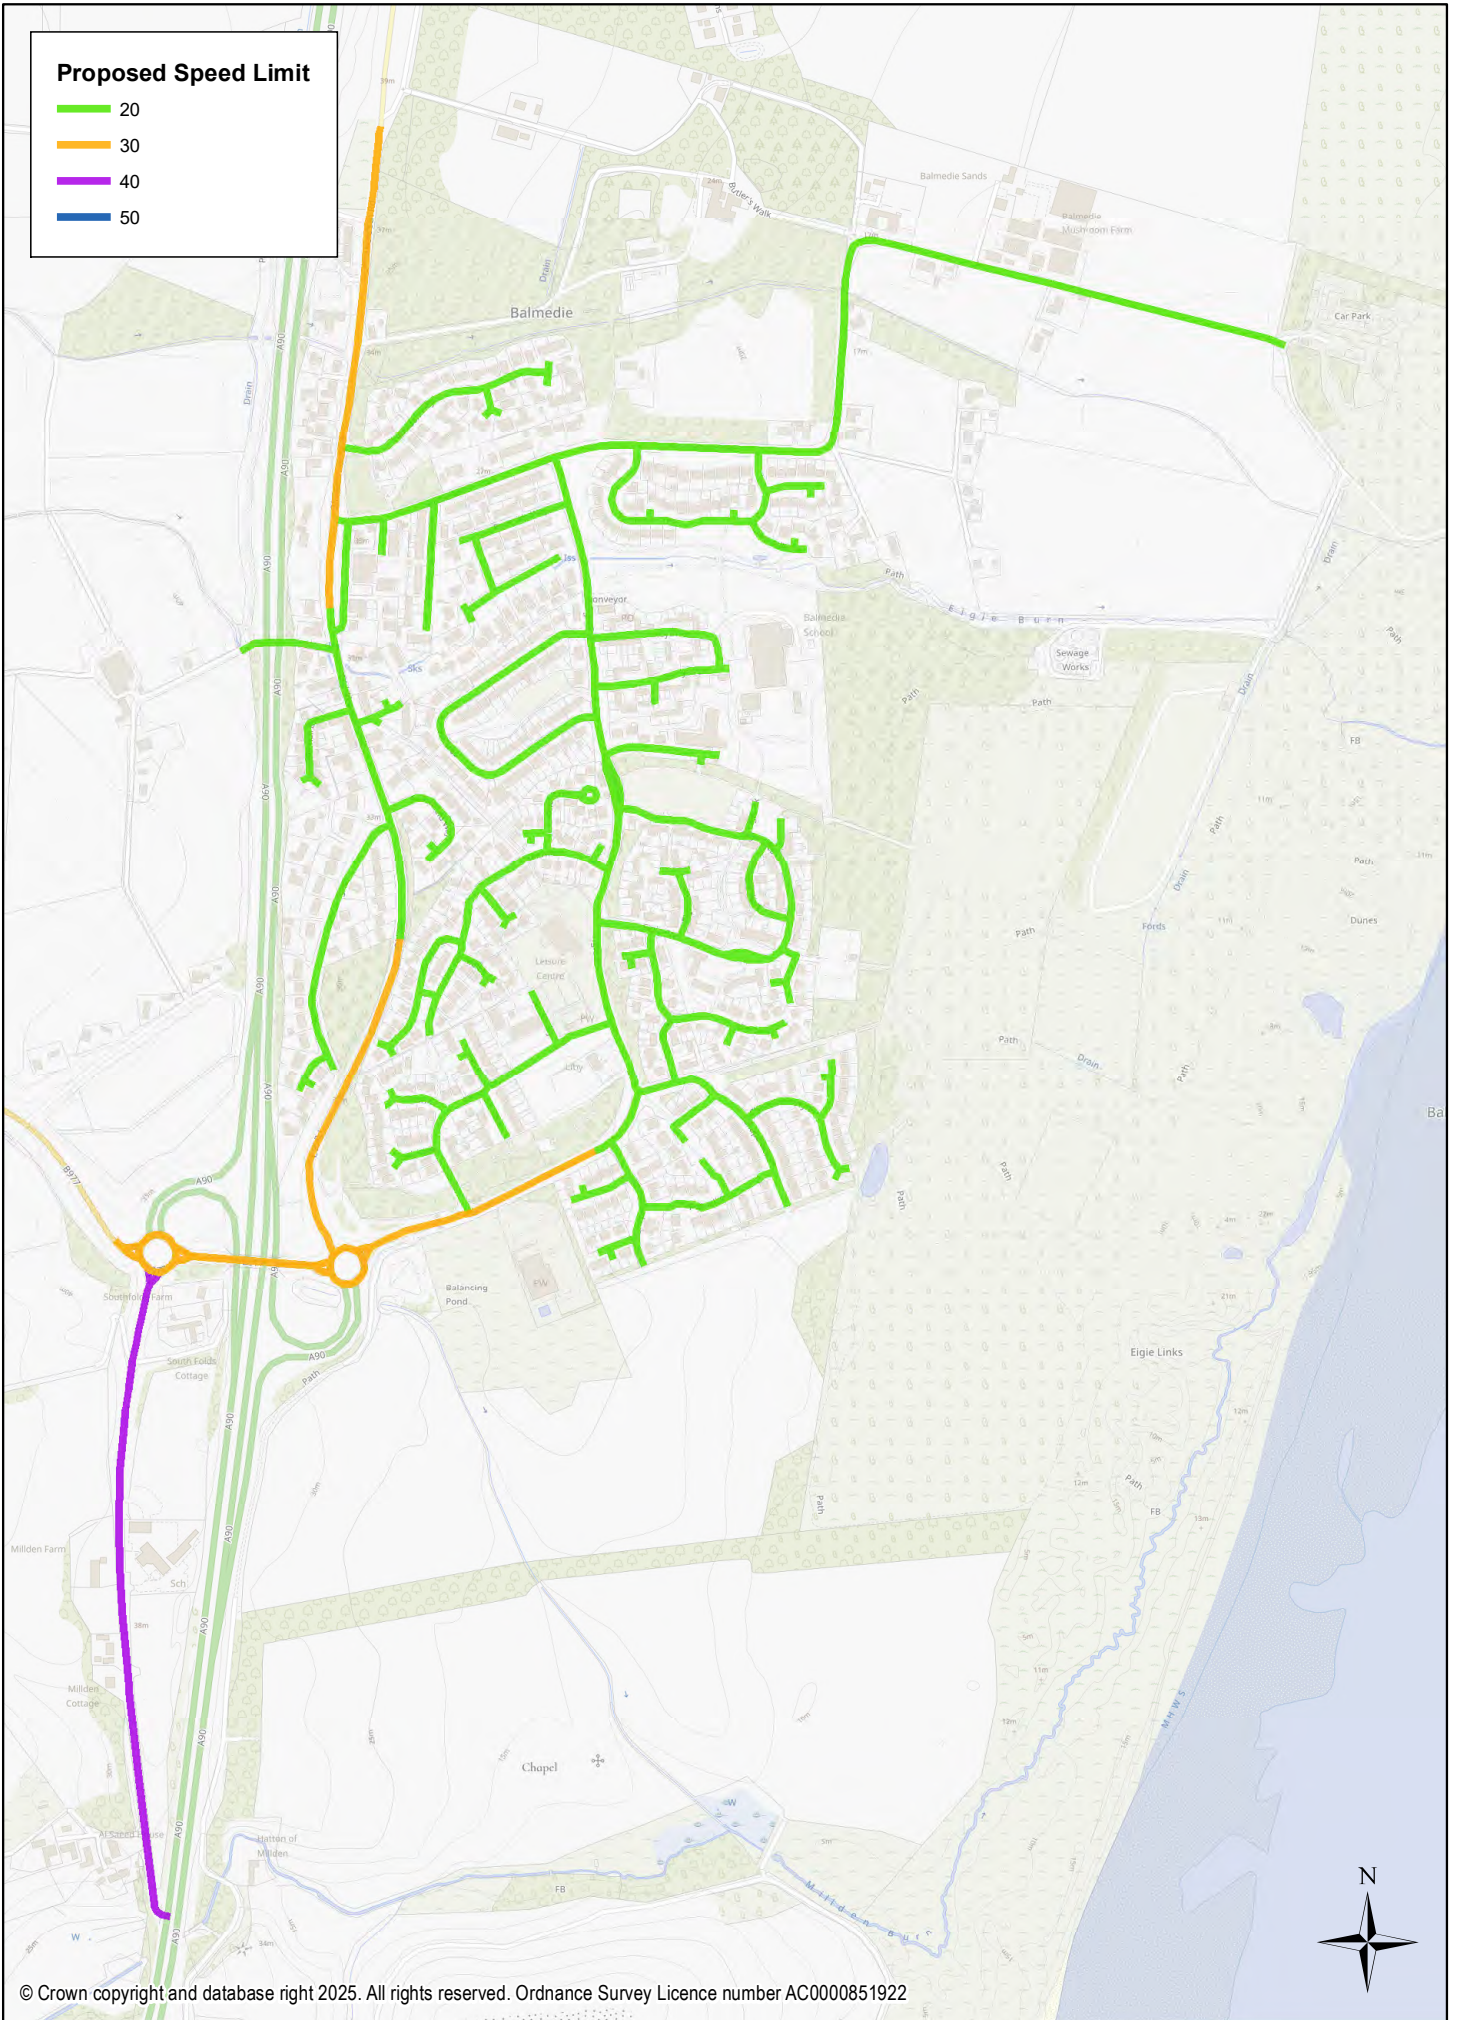

**Proposed Speed Limit**

- 20
- 30
- 40
- 50

© Crown copyright and database right 2025. All rights reserved. Ordnance Survey Licence number AC0000851922

**Balmedie**

1:9,000