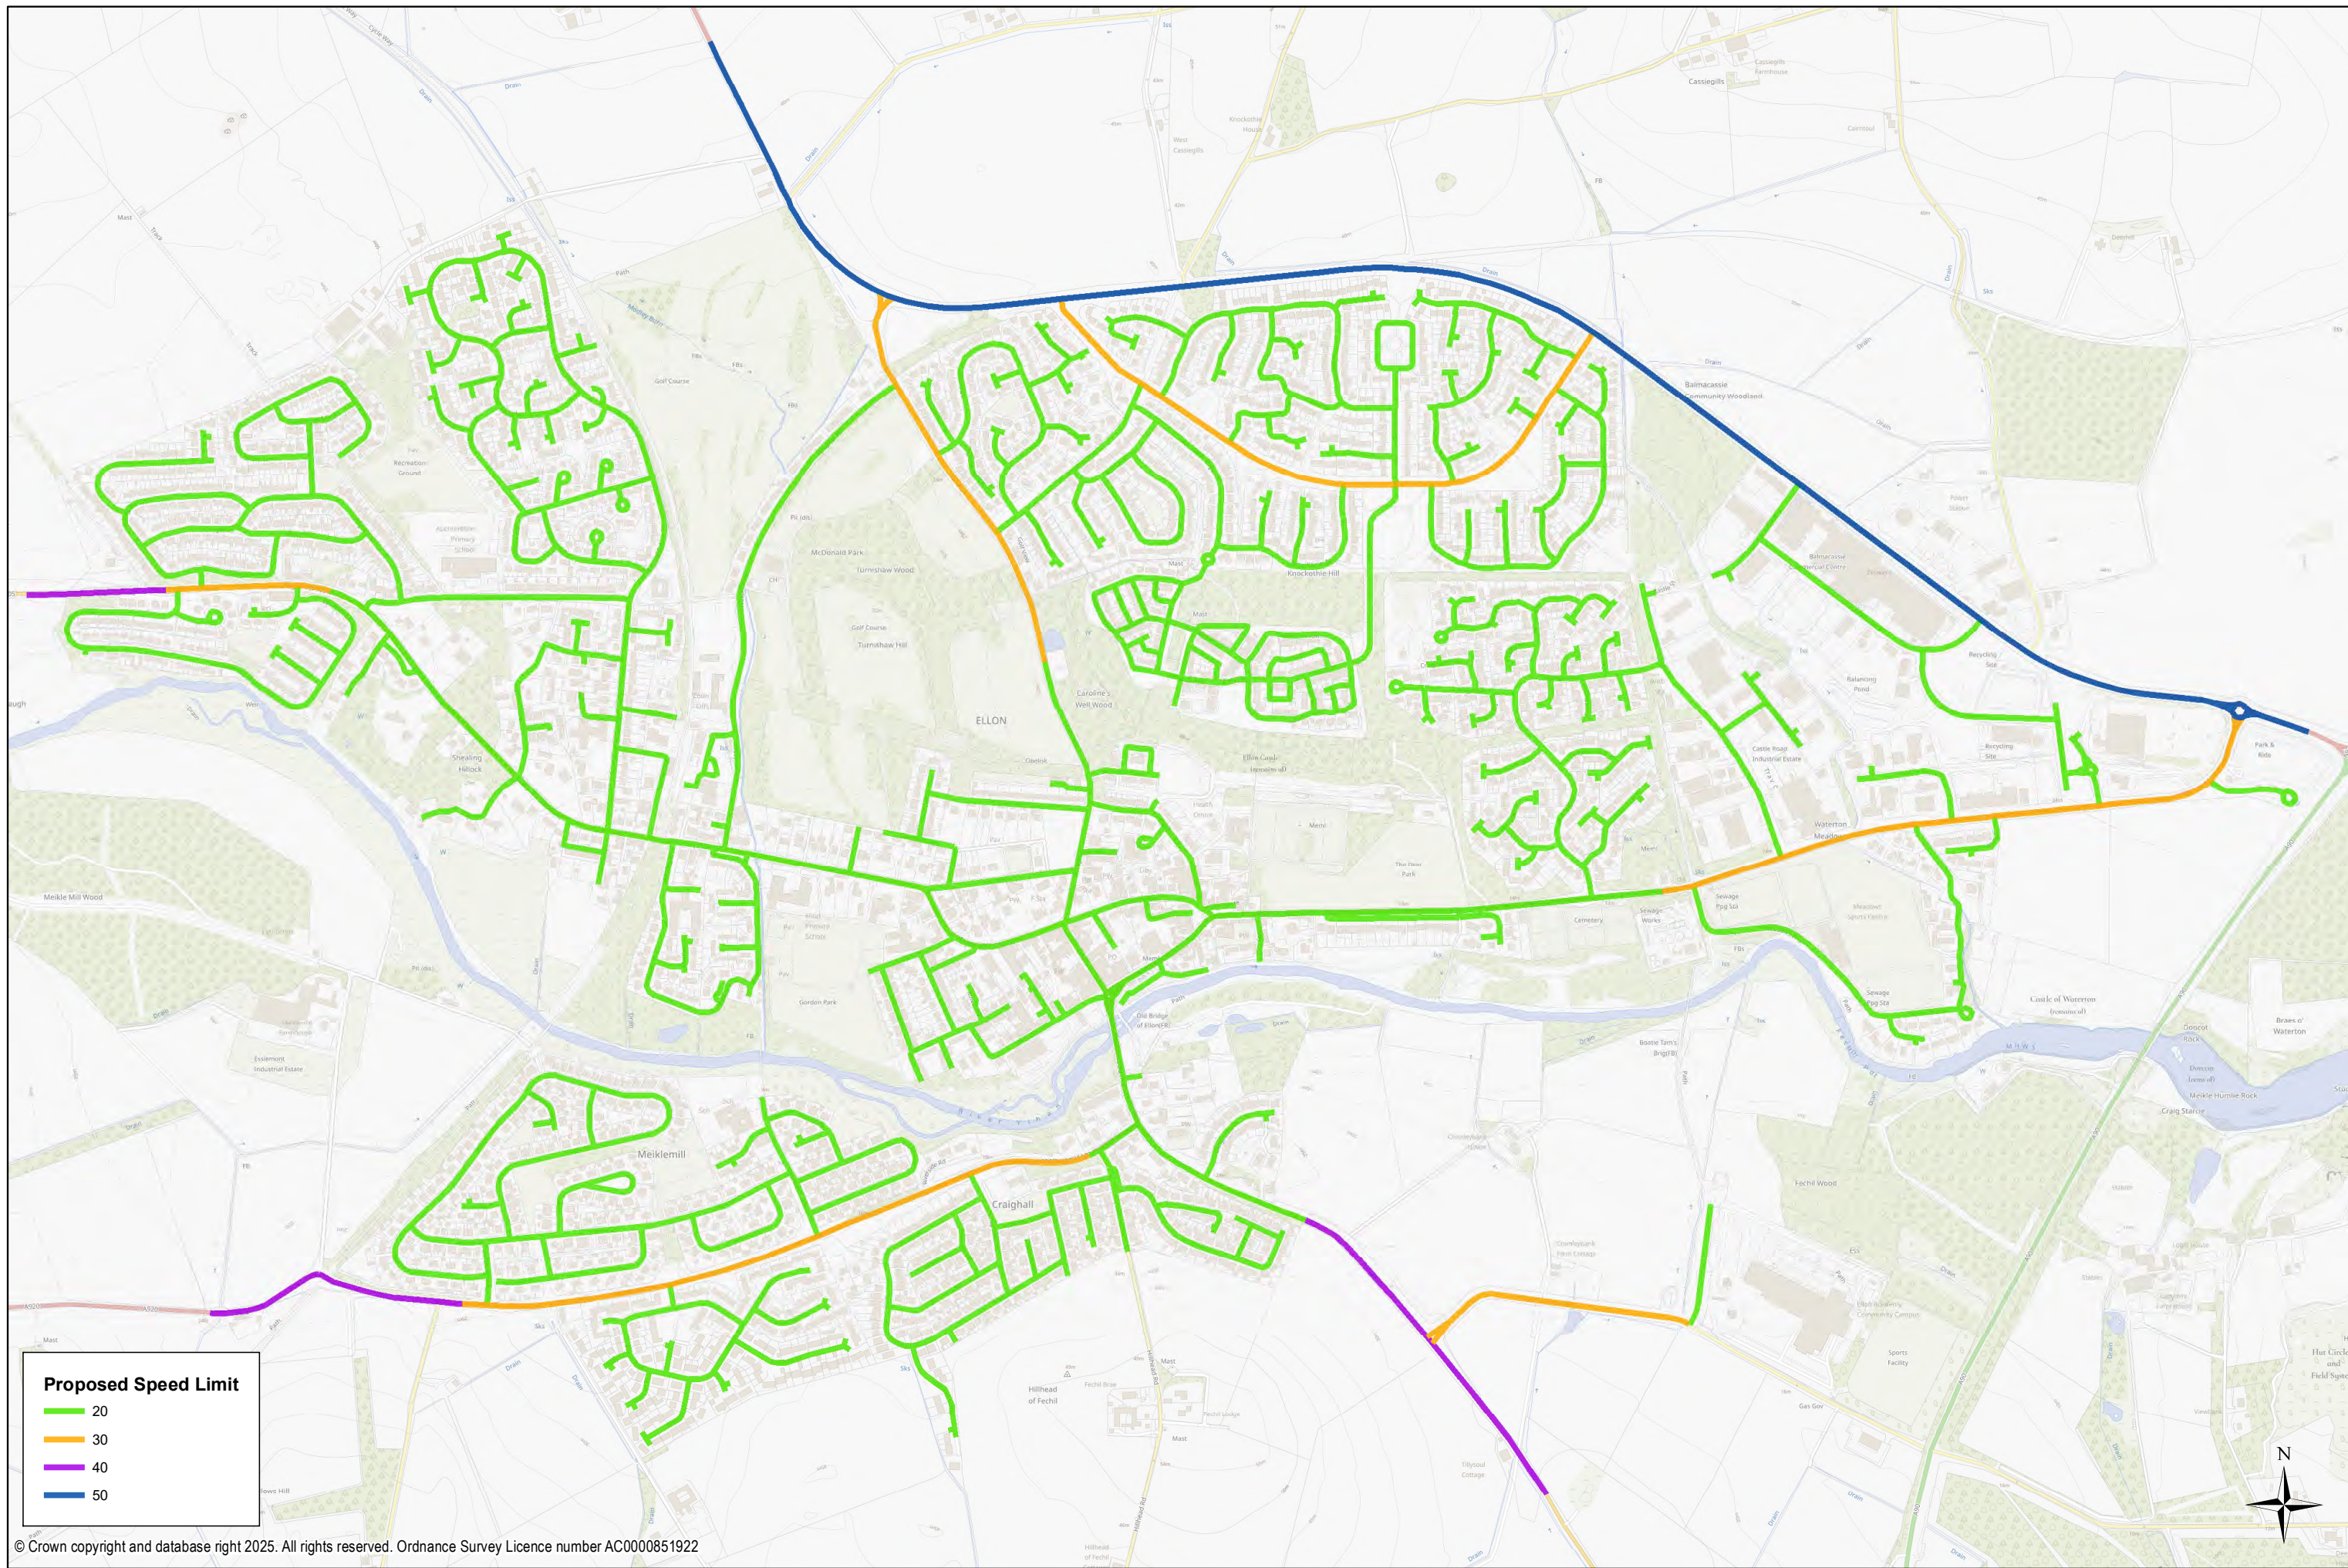

# Fisherford

1:6,000

© Crown copyright and database right 2025. All rights reserved. Ordnance Survey Licence number AC0000851922

Foveran