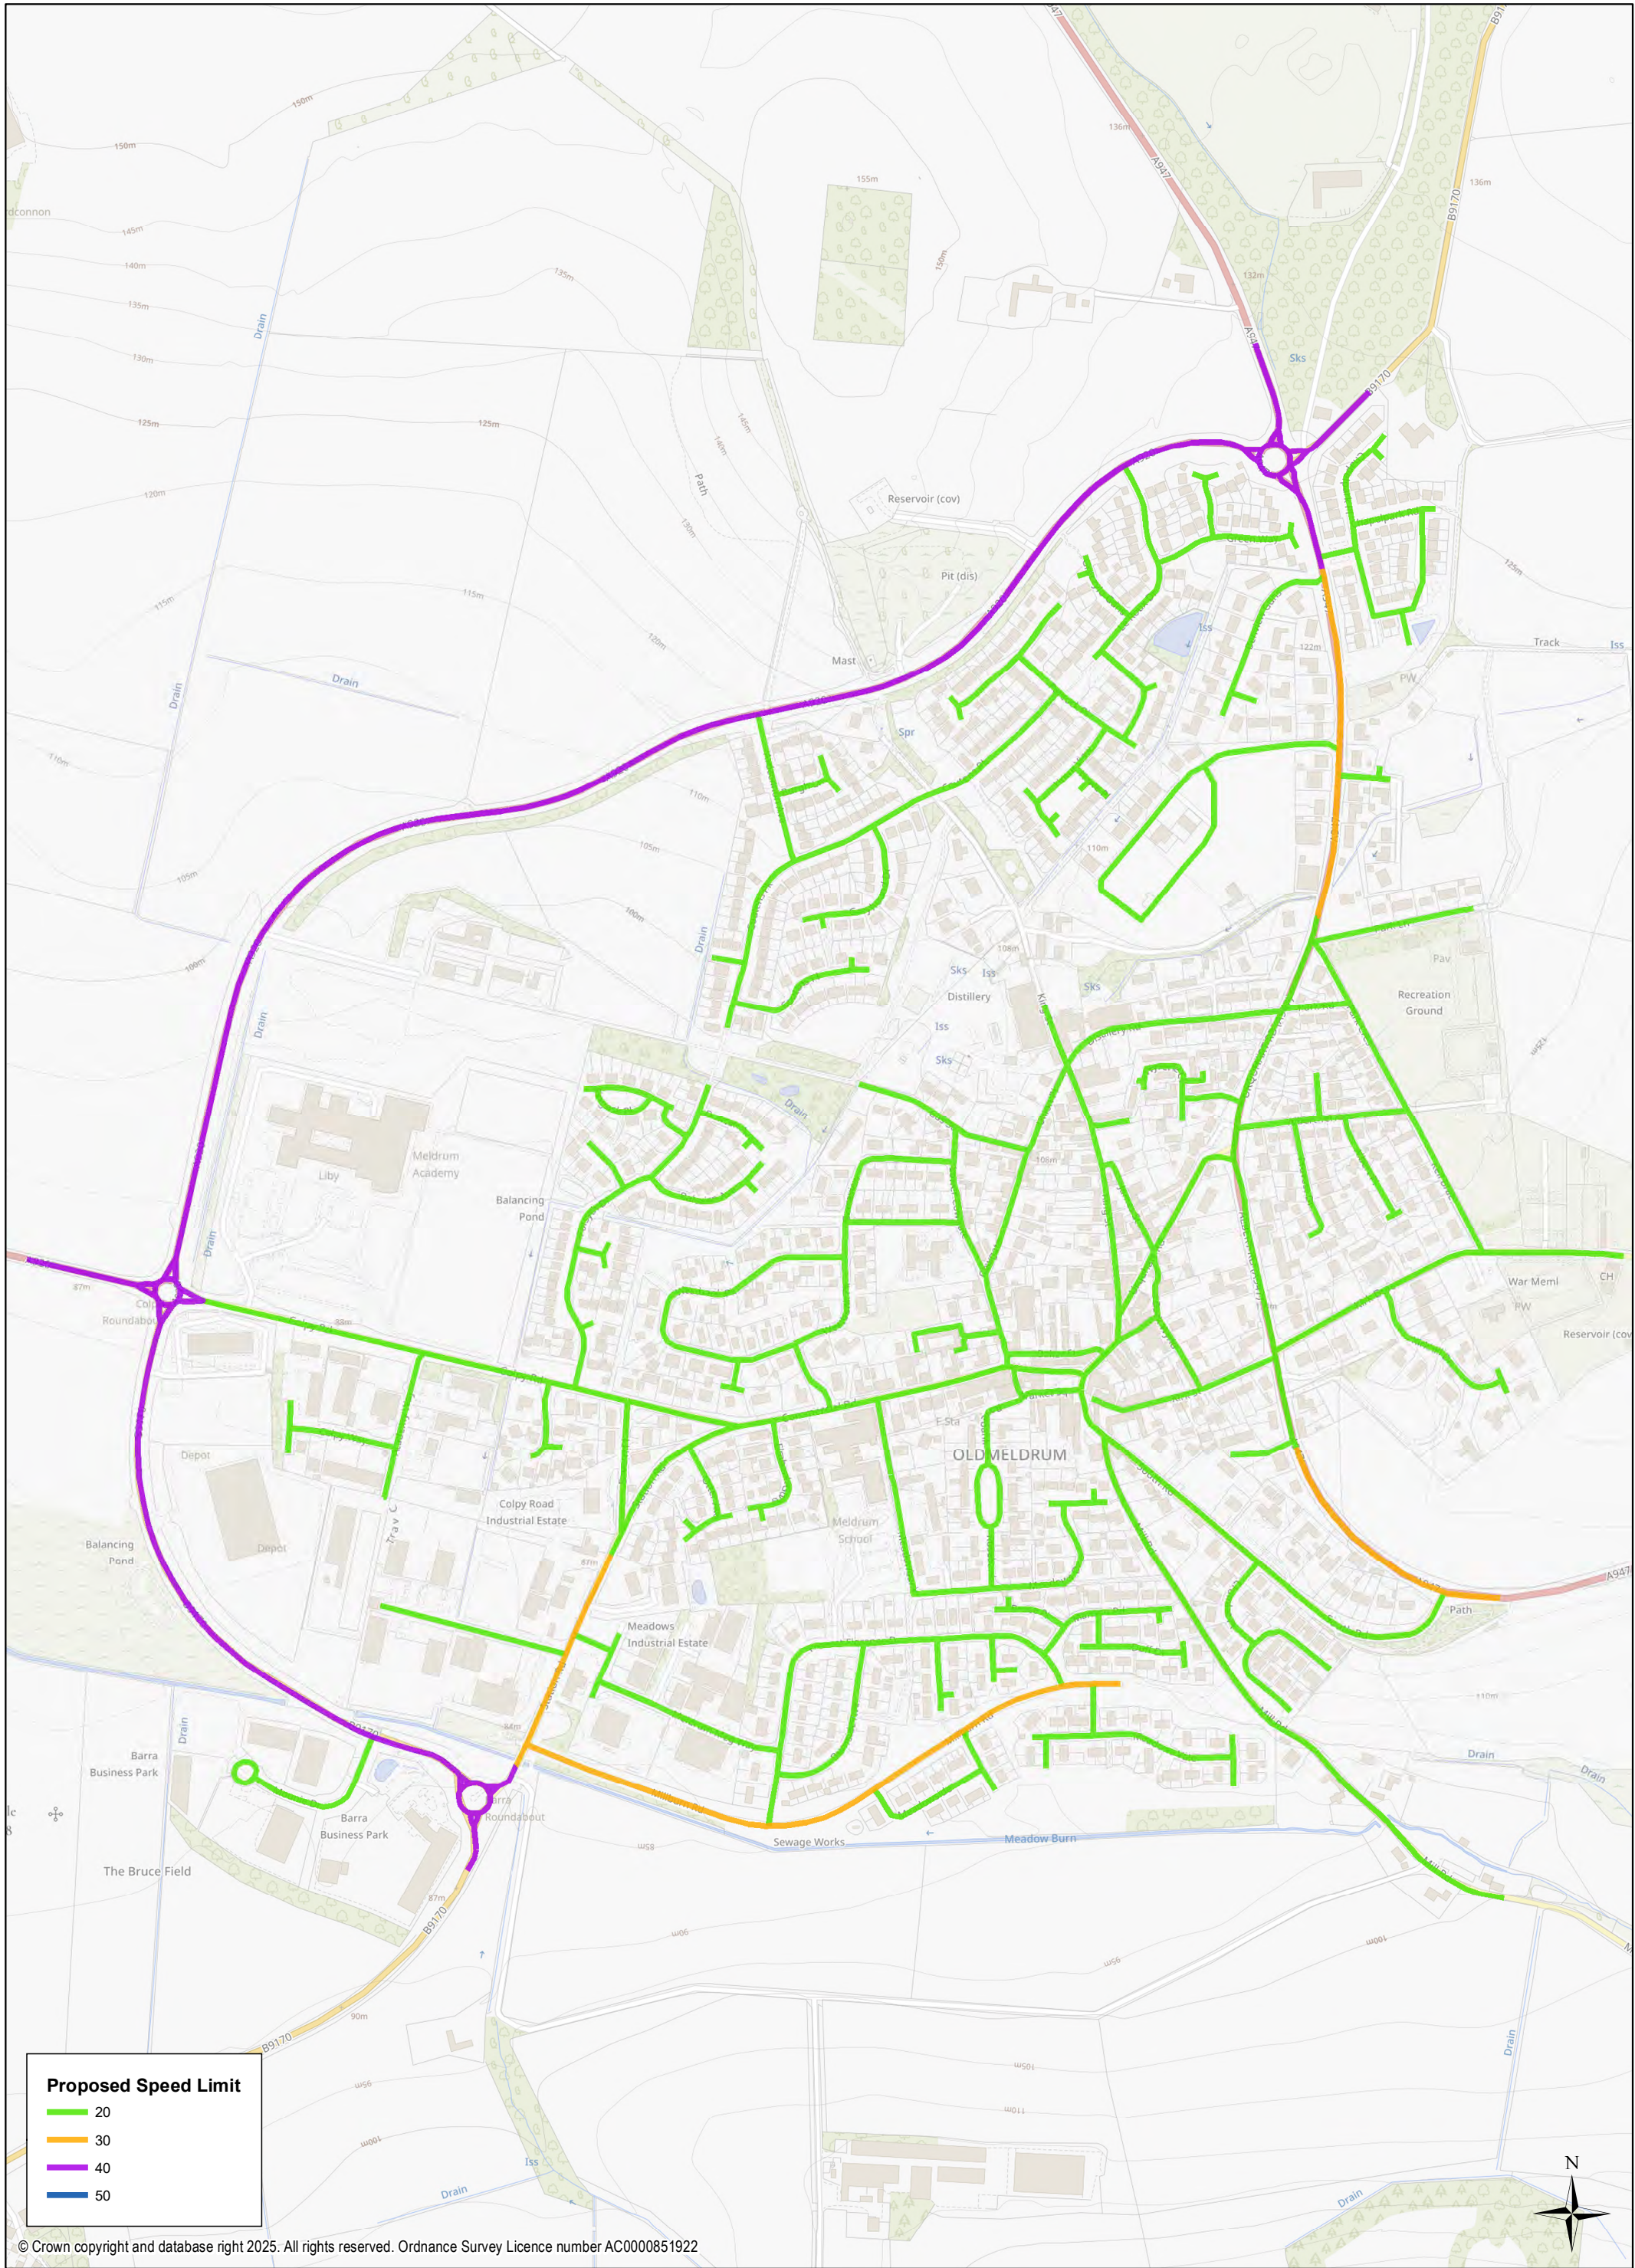

# Newburgh

1:6,000

**Proposed Speed Limit**

- 20
- 30
- 40
- 50

© Crown copyright and database right 2025. All rights reserved. Ordnance Survey Licence number AC0000851922

**Oldmeldrum**

© Crown copyright and database right 2025. All rights reserved. Ordnance Survey Licence number AC0000851922