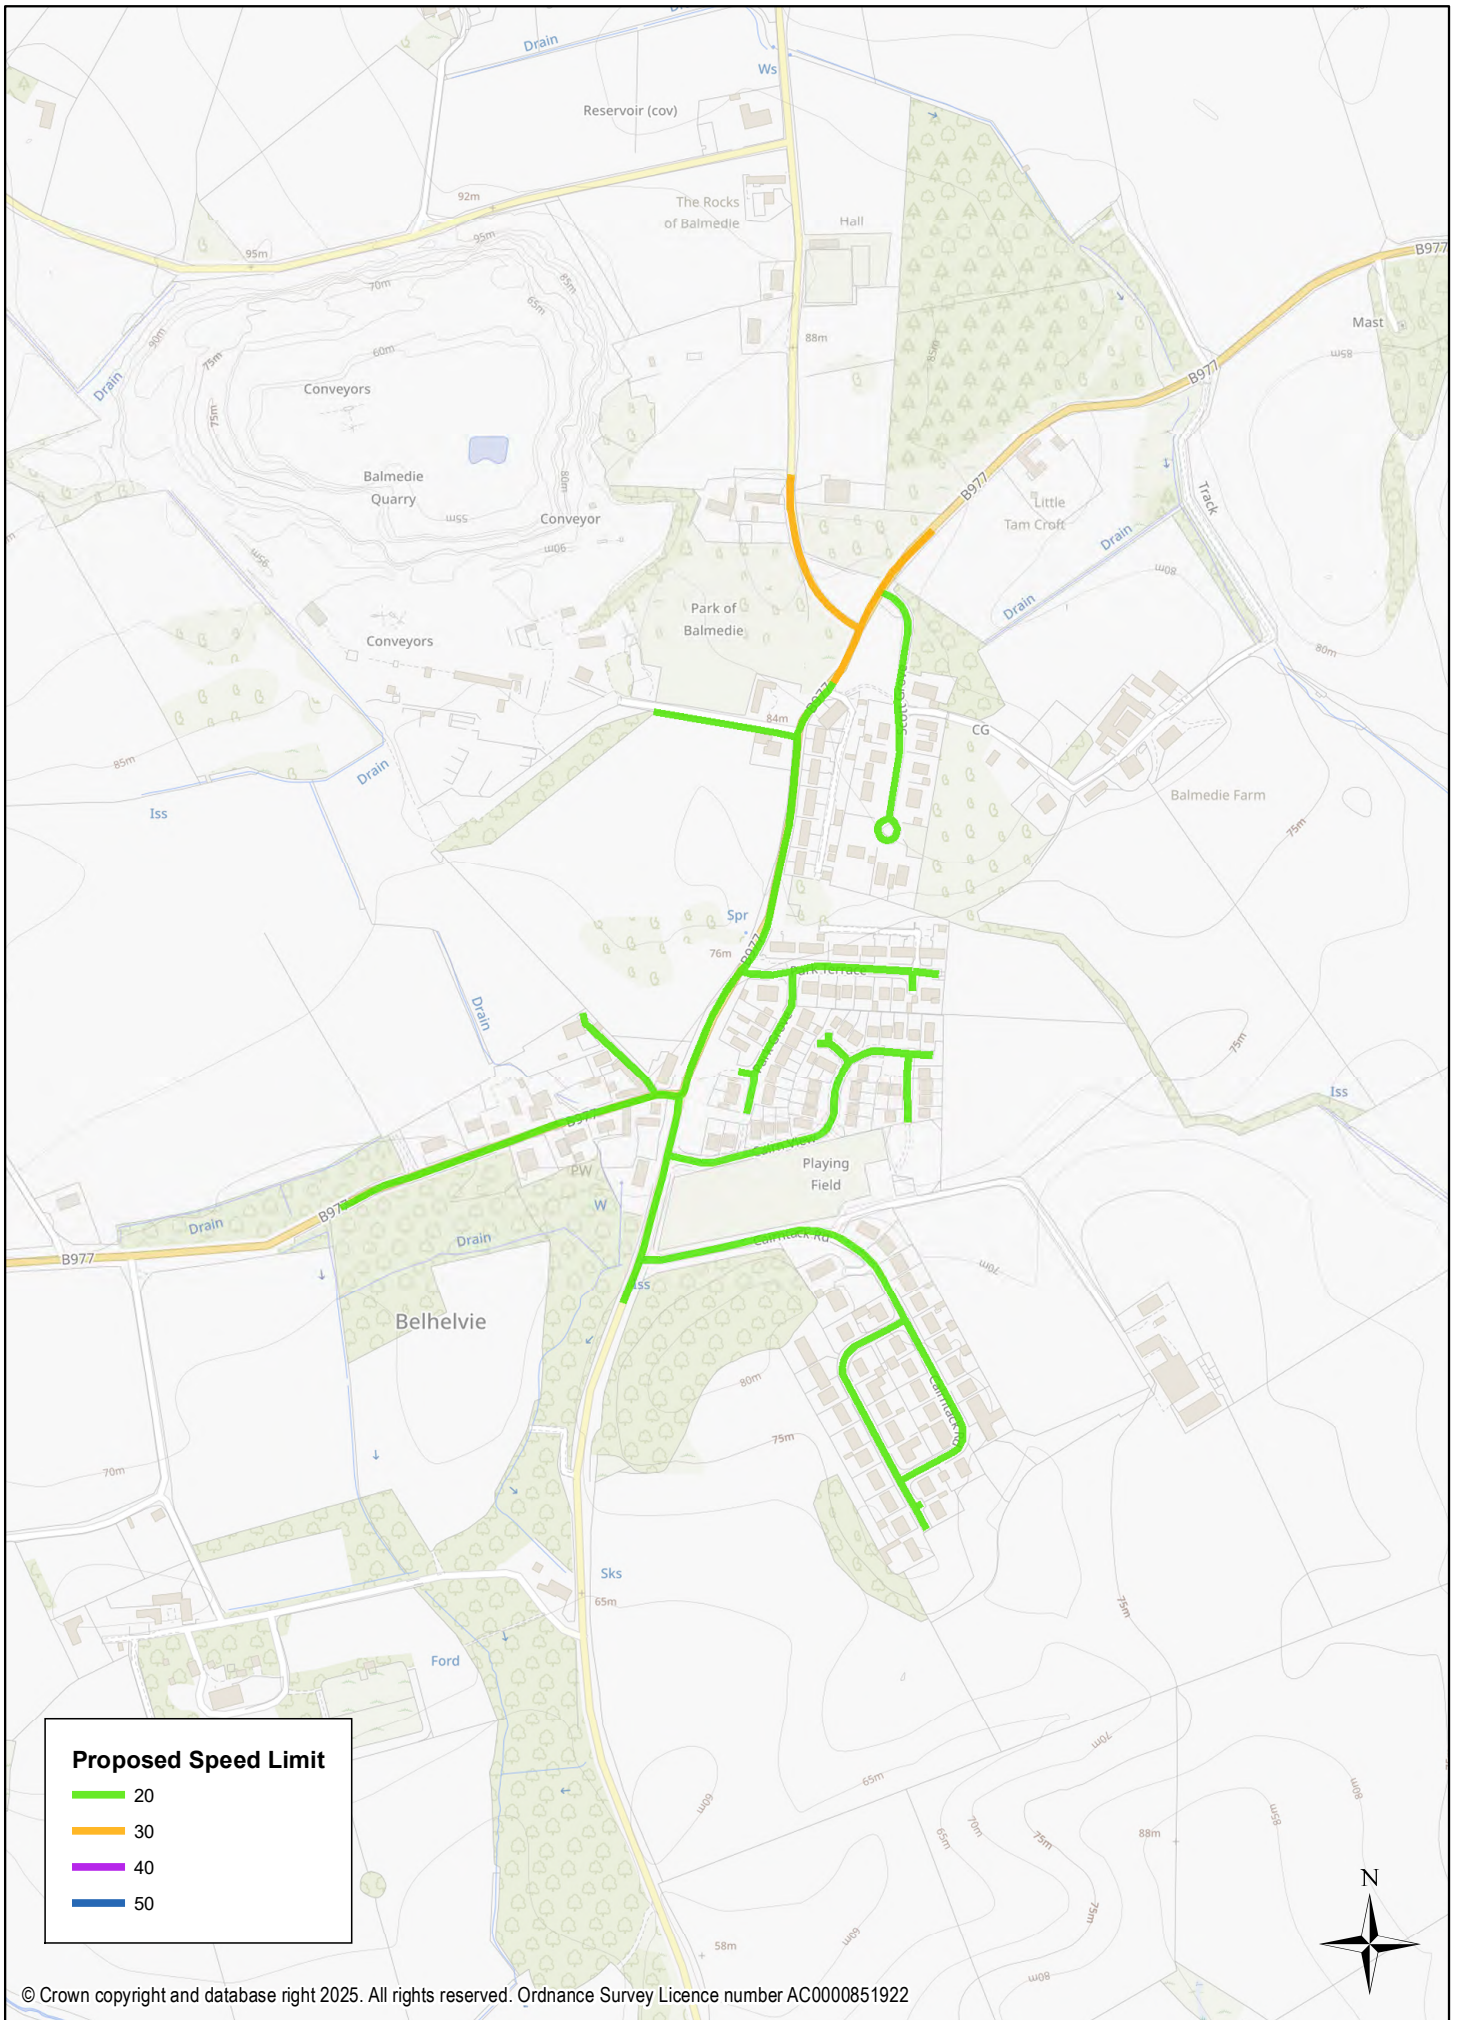

Belhelvie

1:6,000