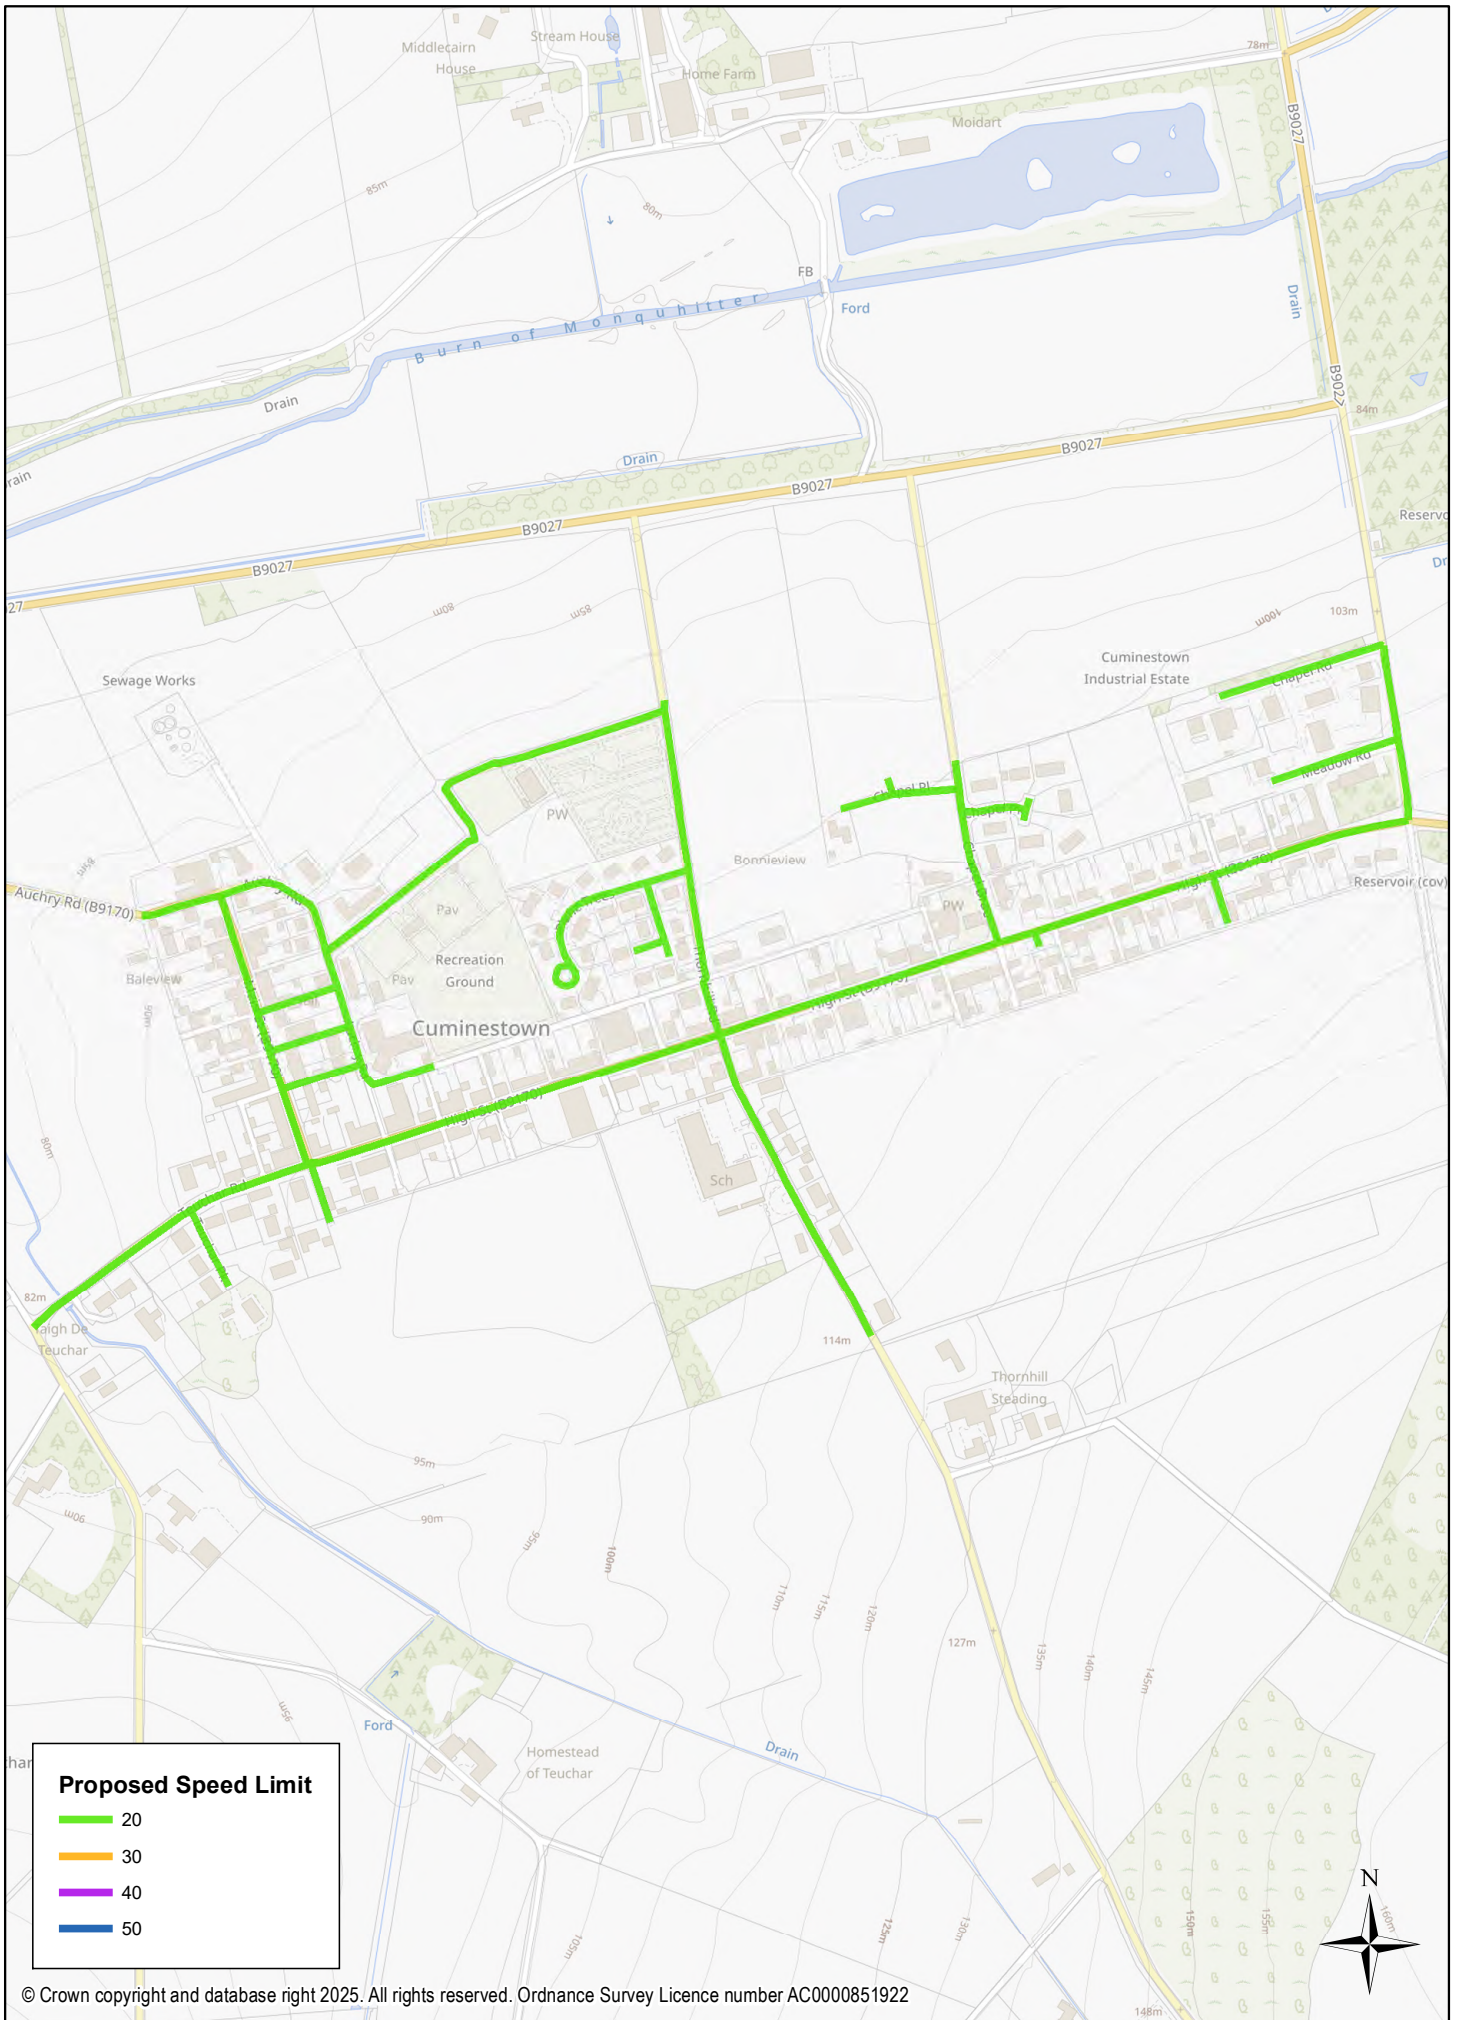

Cuminestown

1:6,000