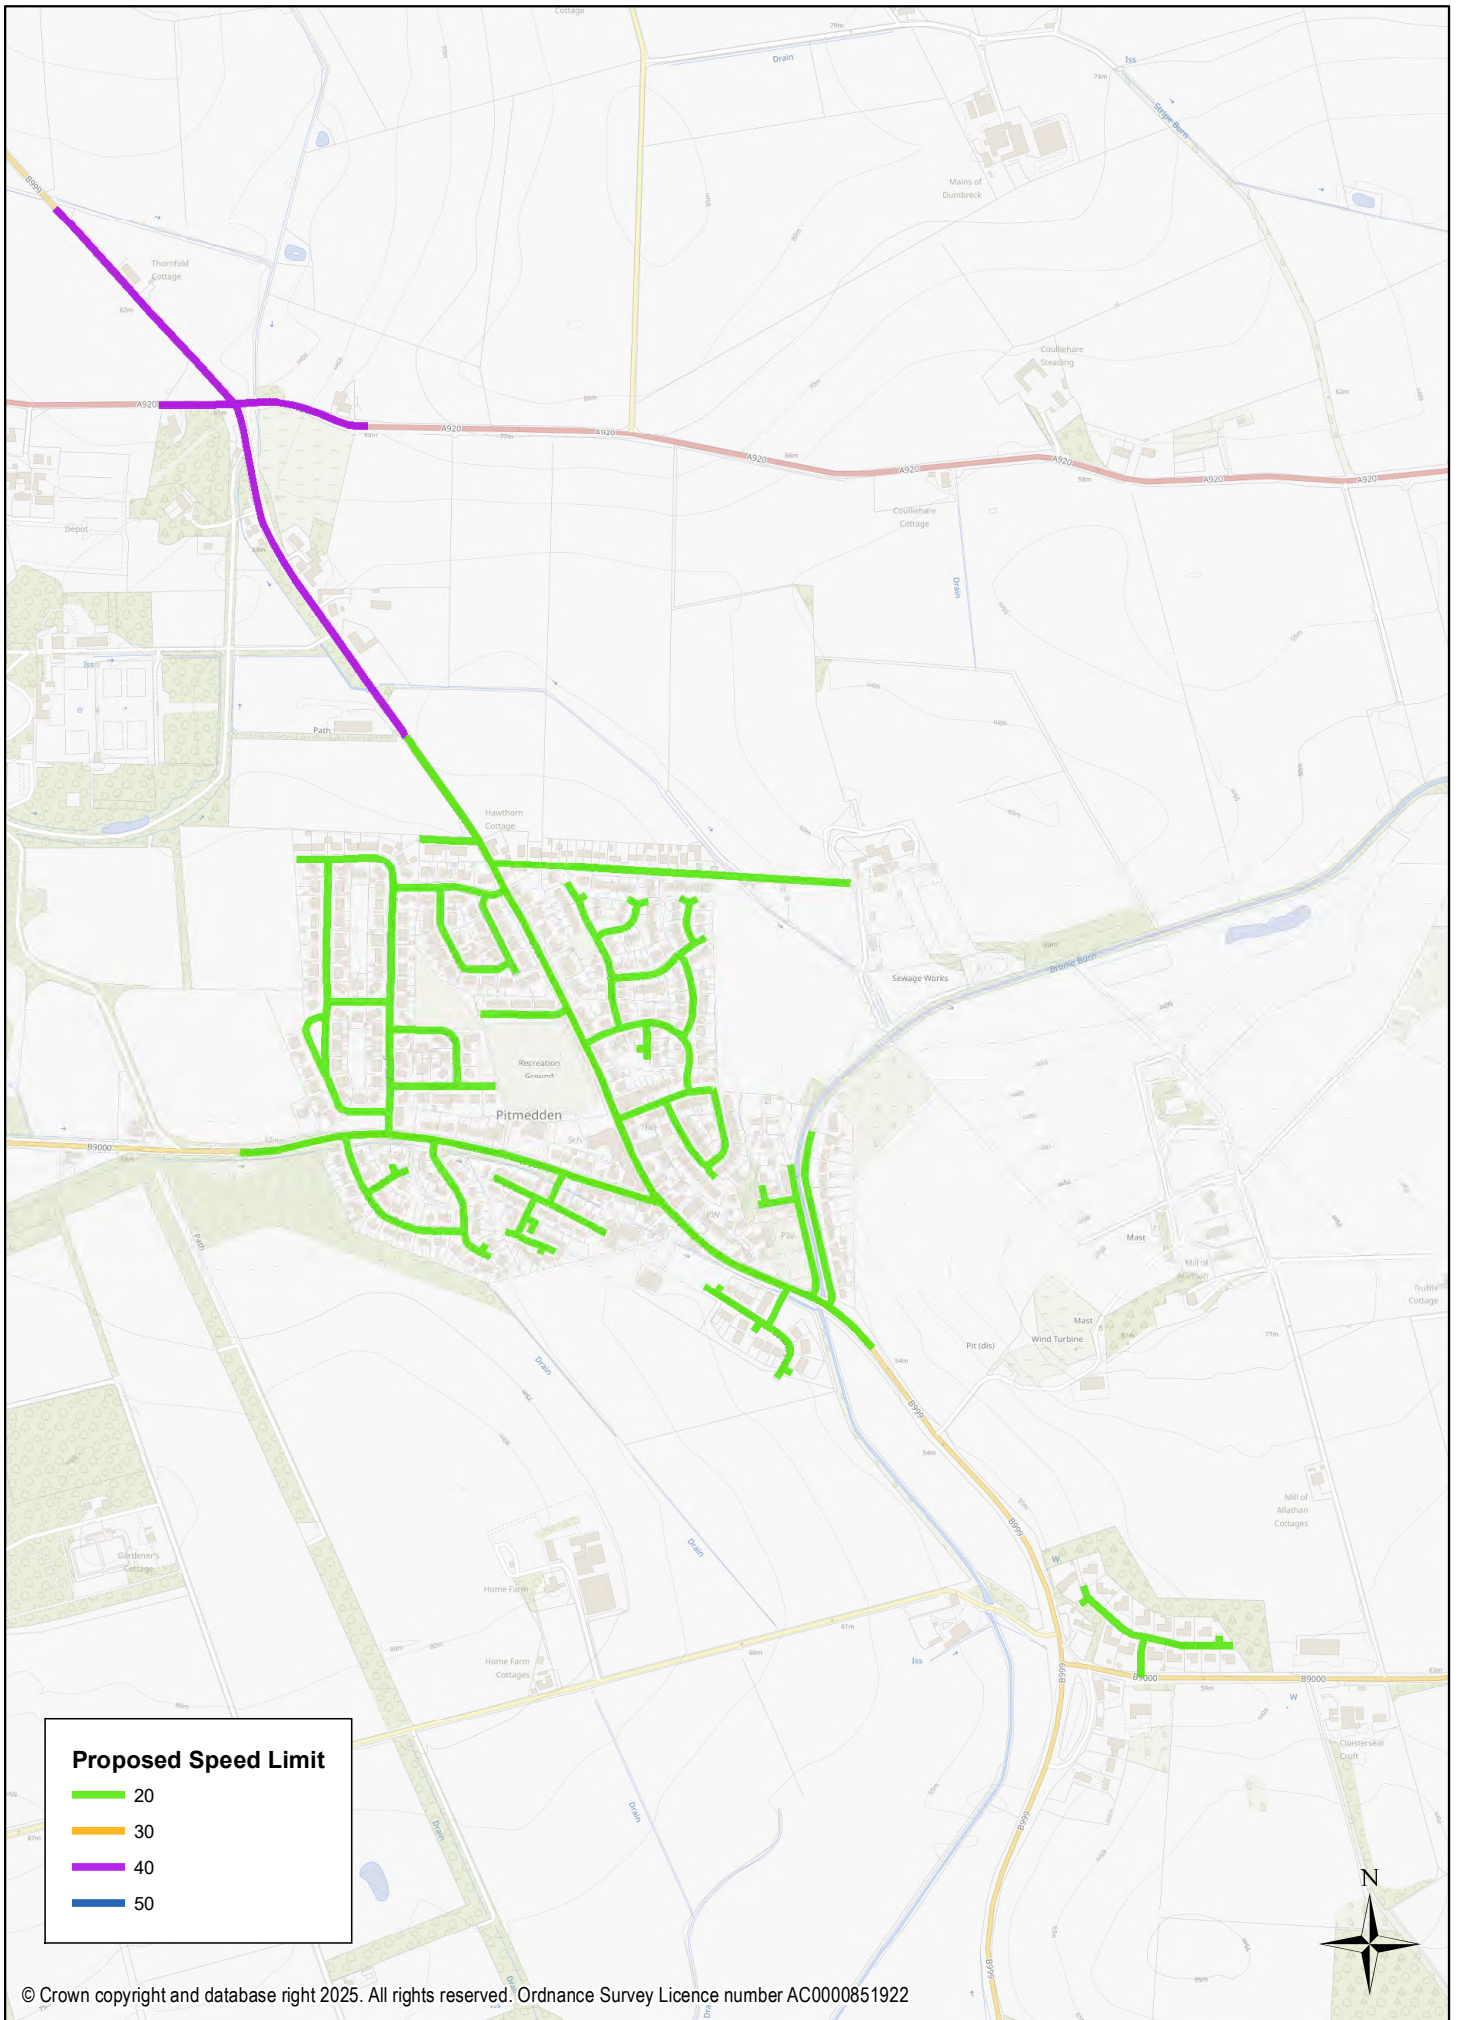

# Newburgh

1:6,000

**Proposed Speed Limit**

- 20
- 30
- 40
- 50

© Crown copyright and database right 2025. All rights reserved. Ordnance Survey Licence number AC0000851922

**Oldmeldrum**

© Crown copyright and database right 2025. All rights reserved. Ordnance Survey Licence number AC0000851922