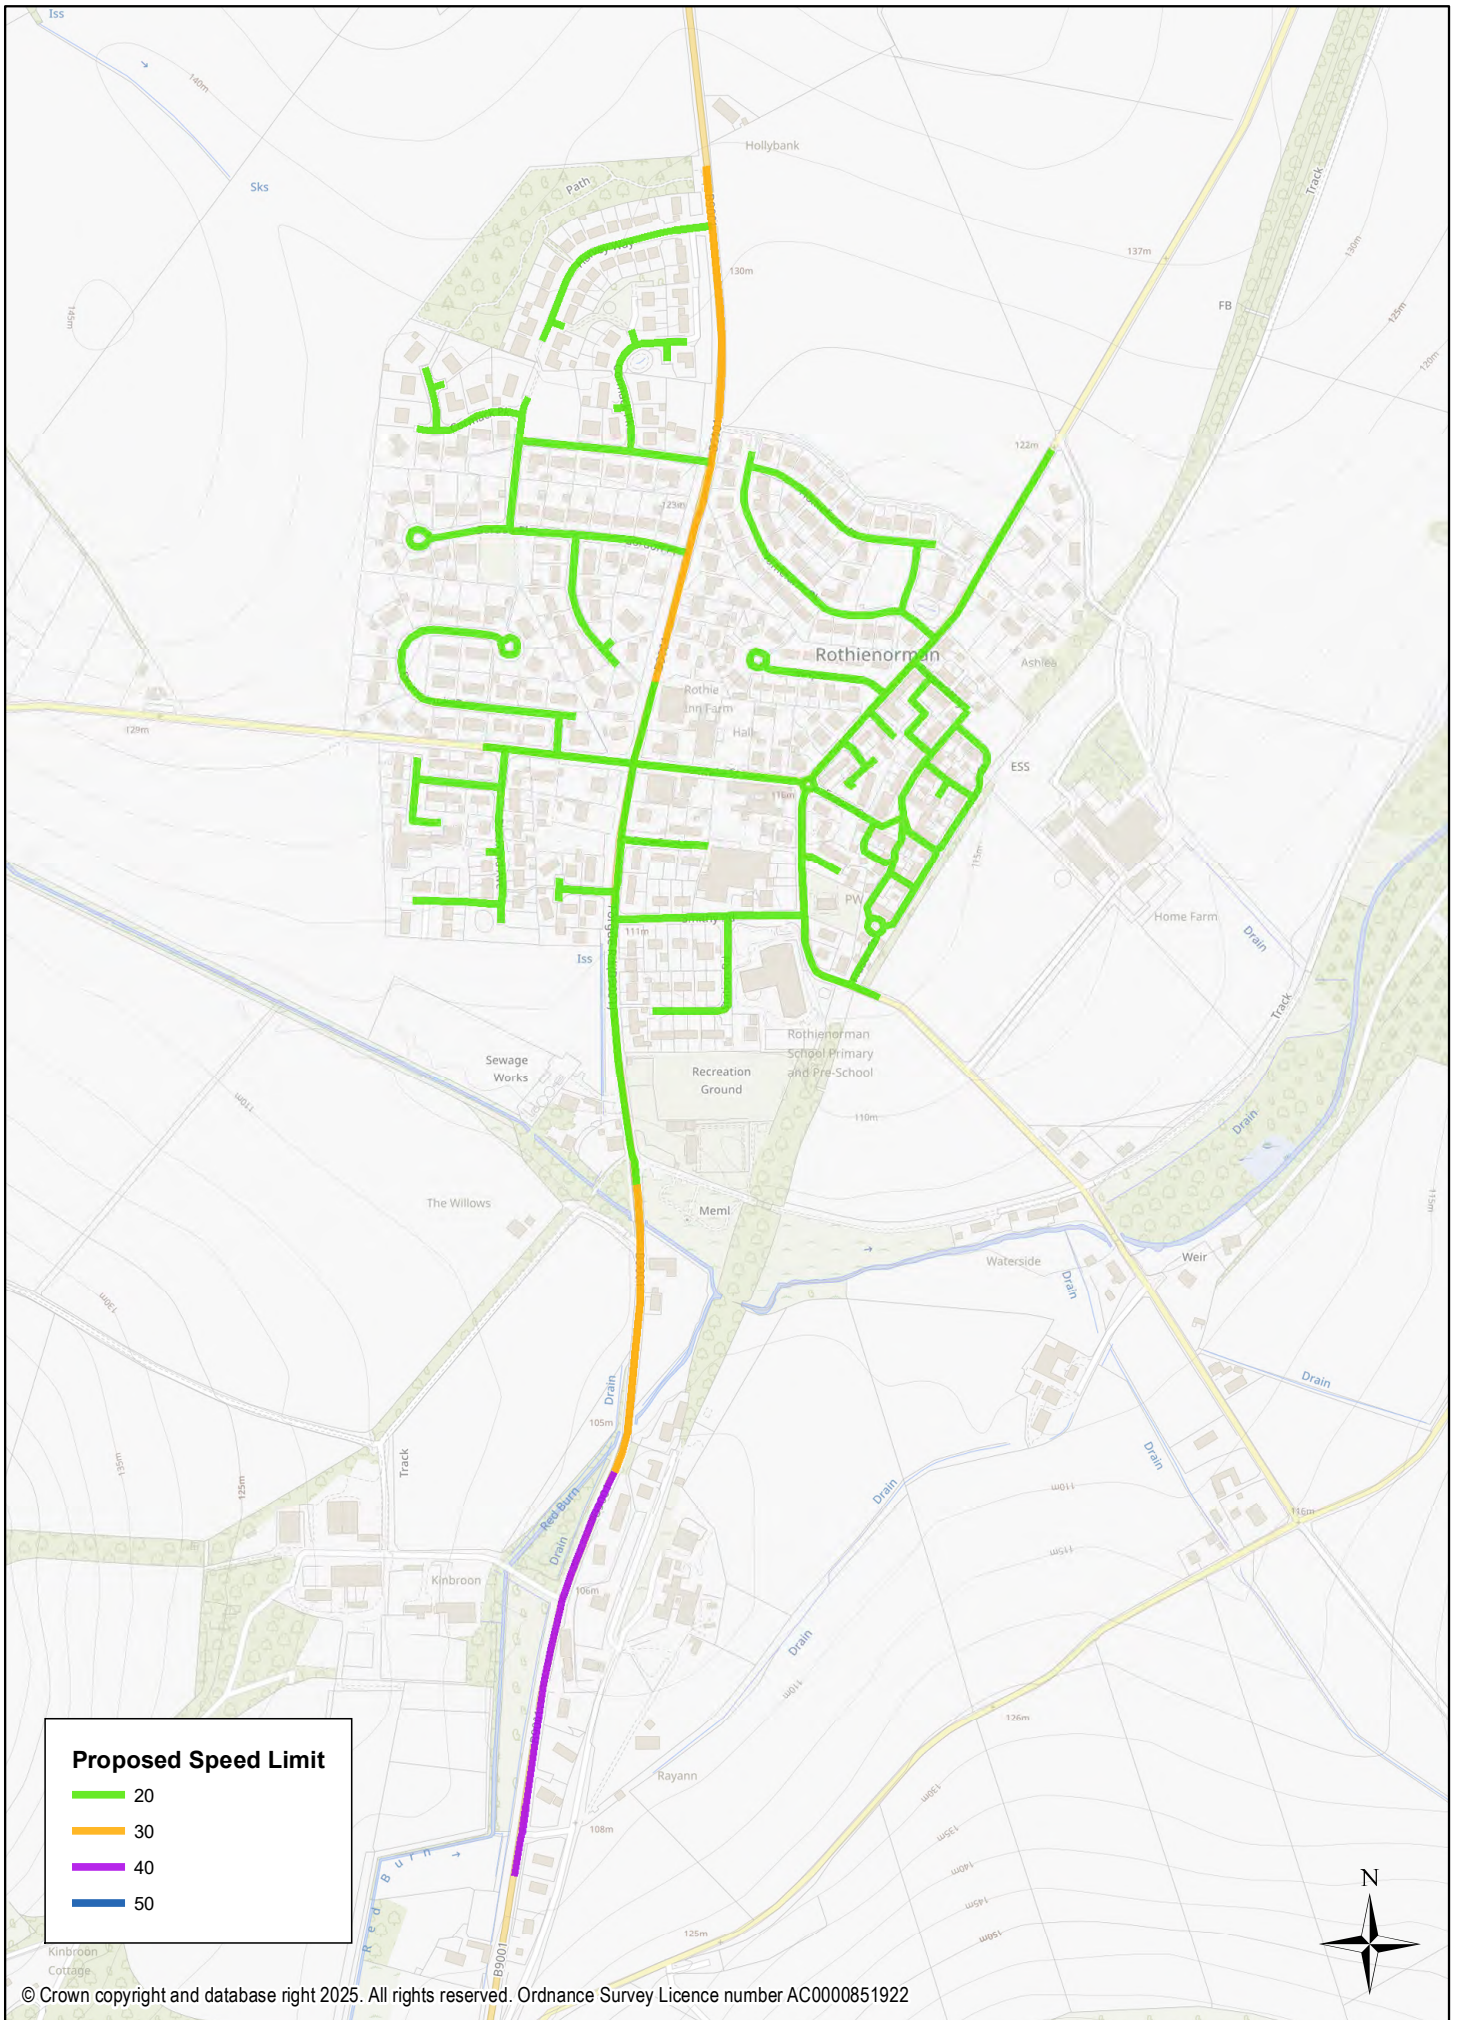

Rothienorman

1:7,000