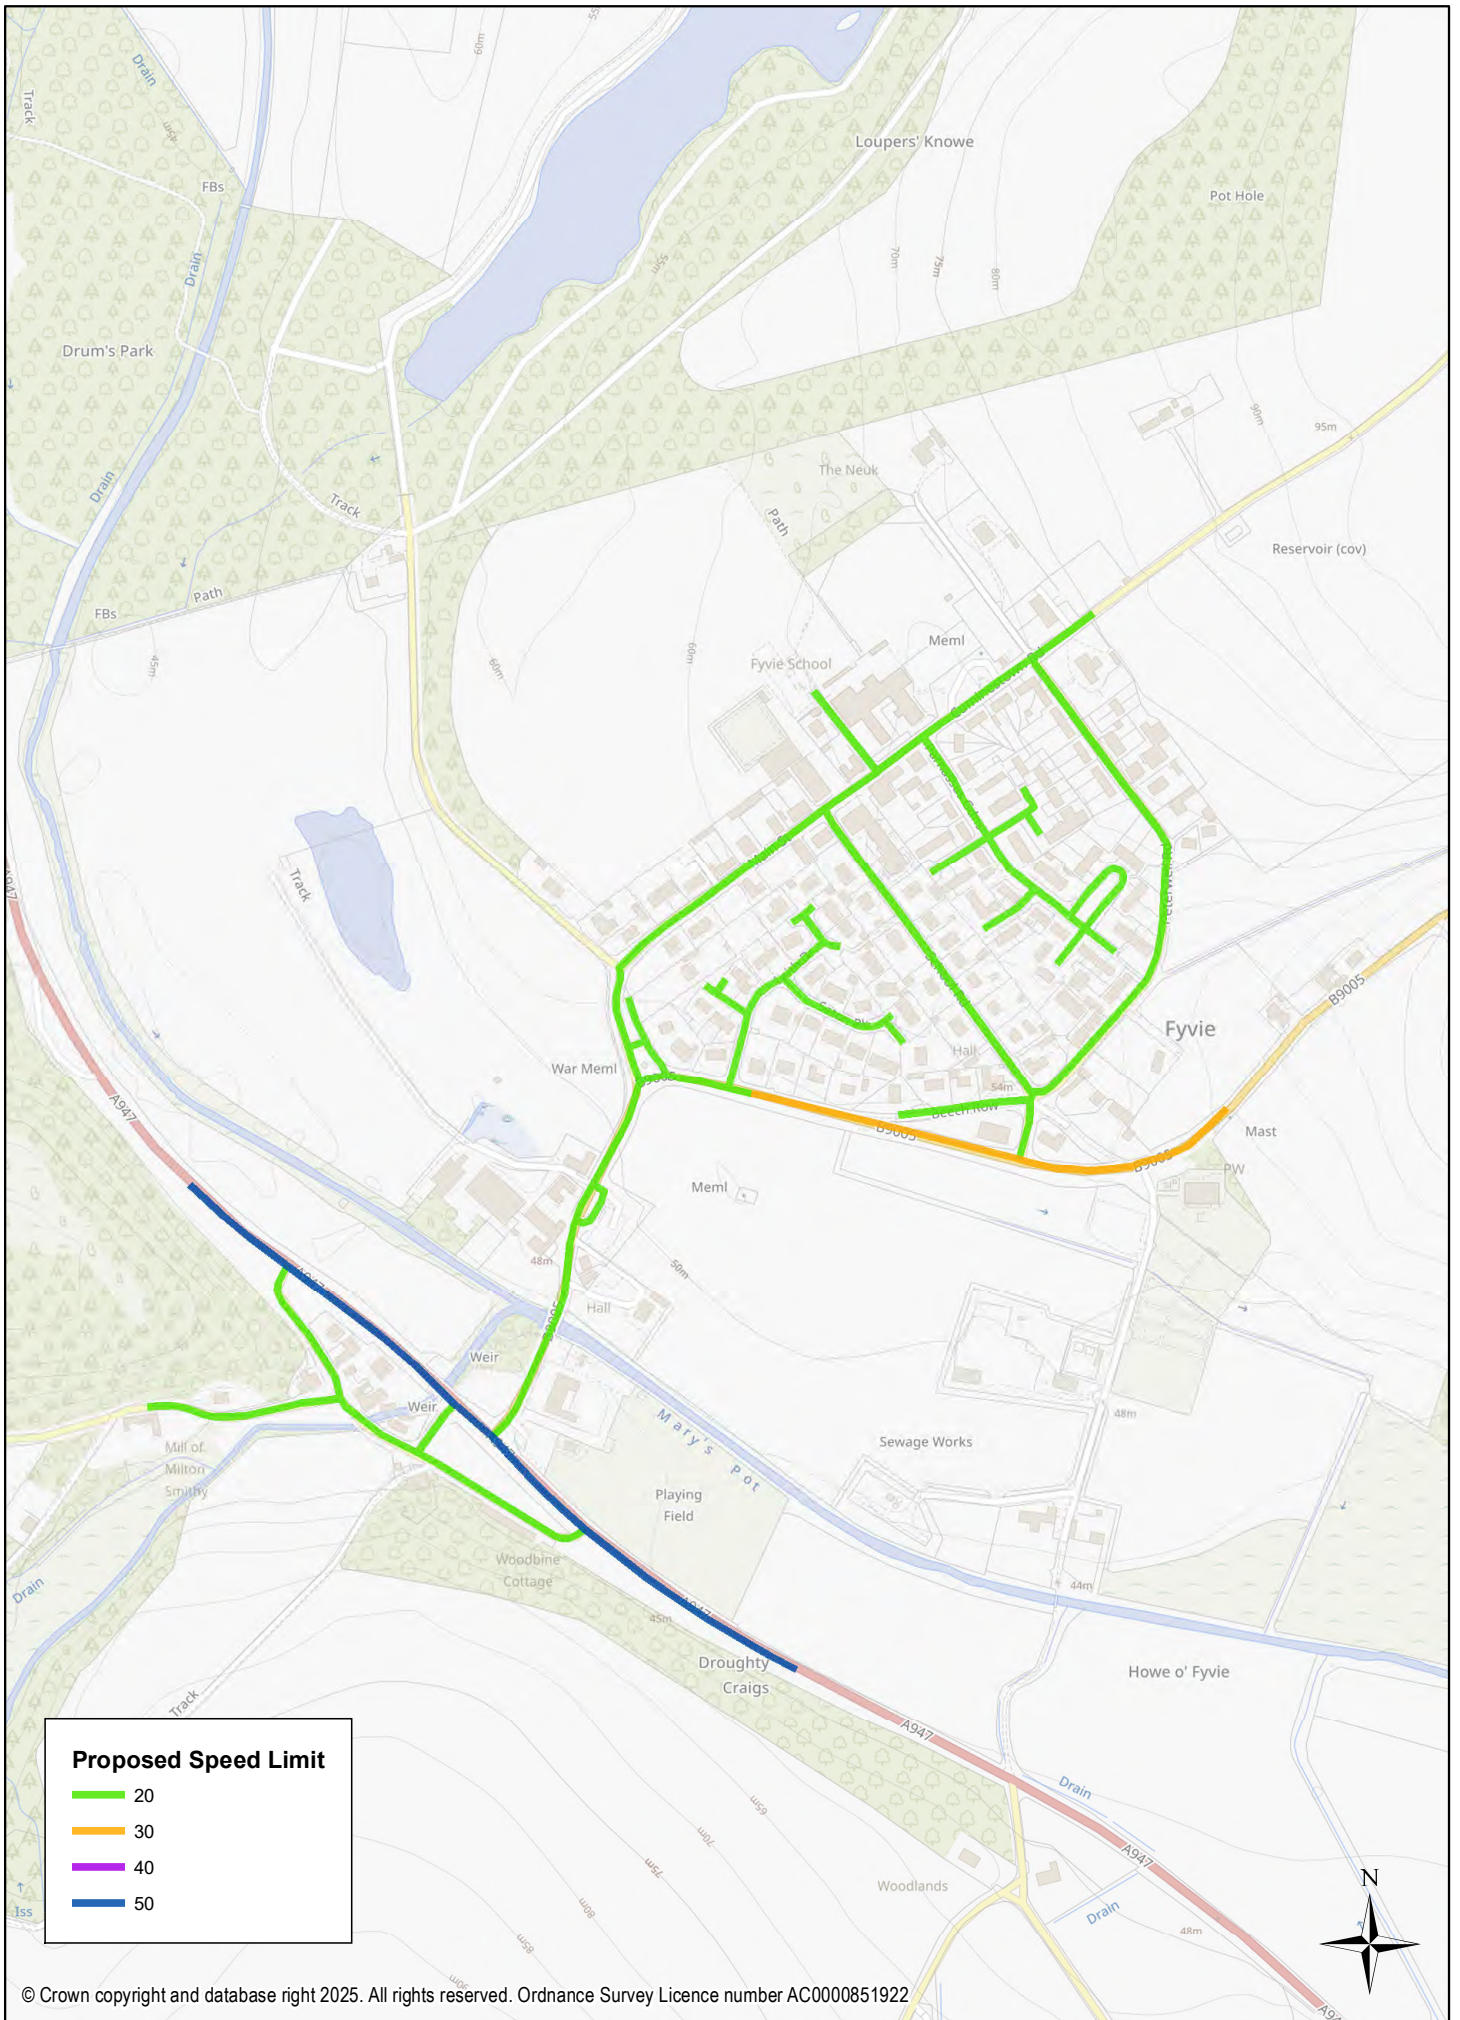

# Fisherford

1:6,000

© Crown copyright and database right 2025. All rights reserved. Ordnance Survey Licence number AC0000851922

Foveran